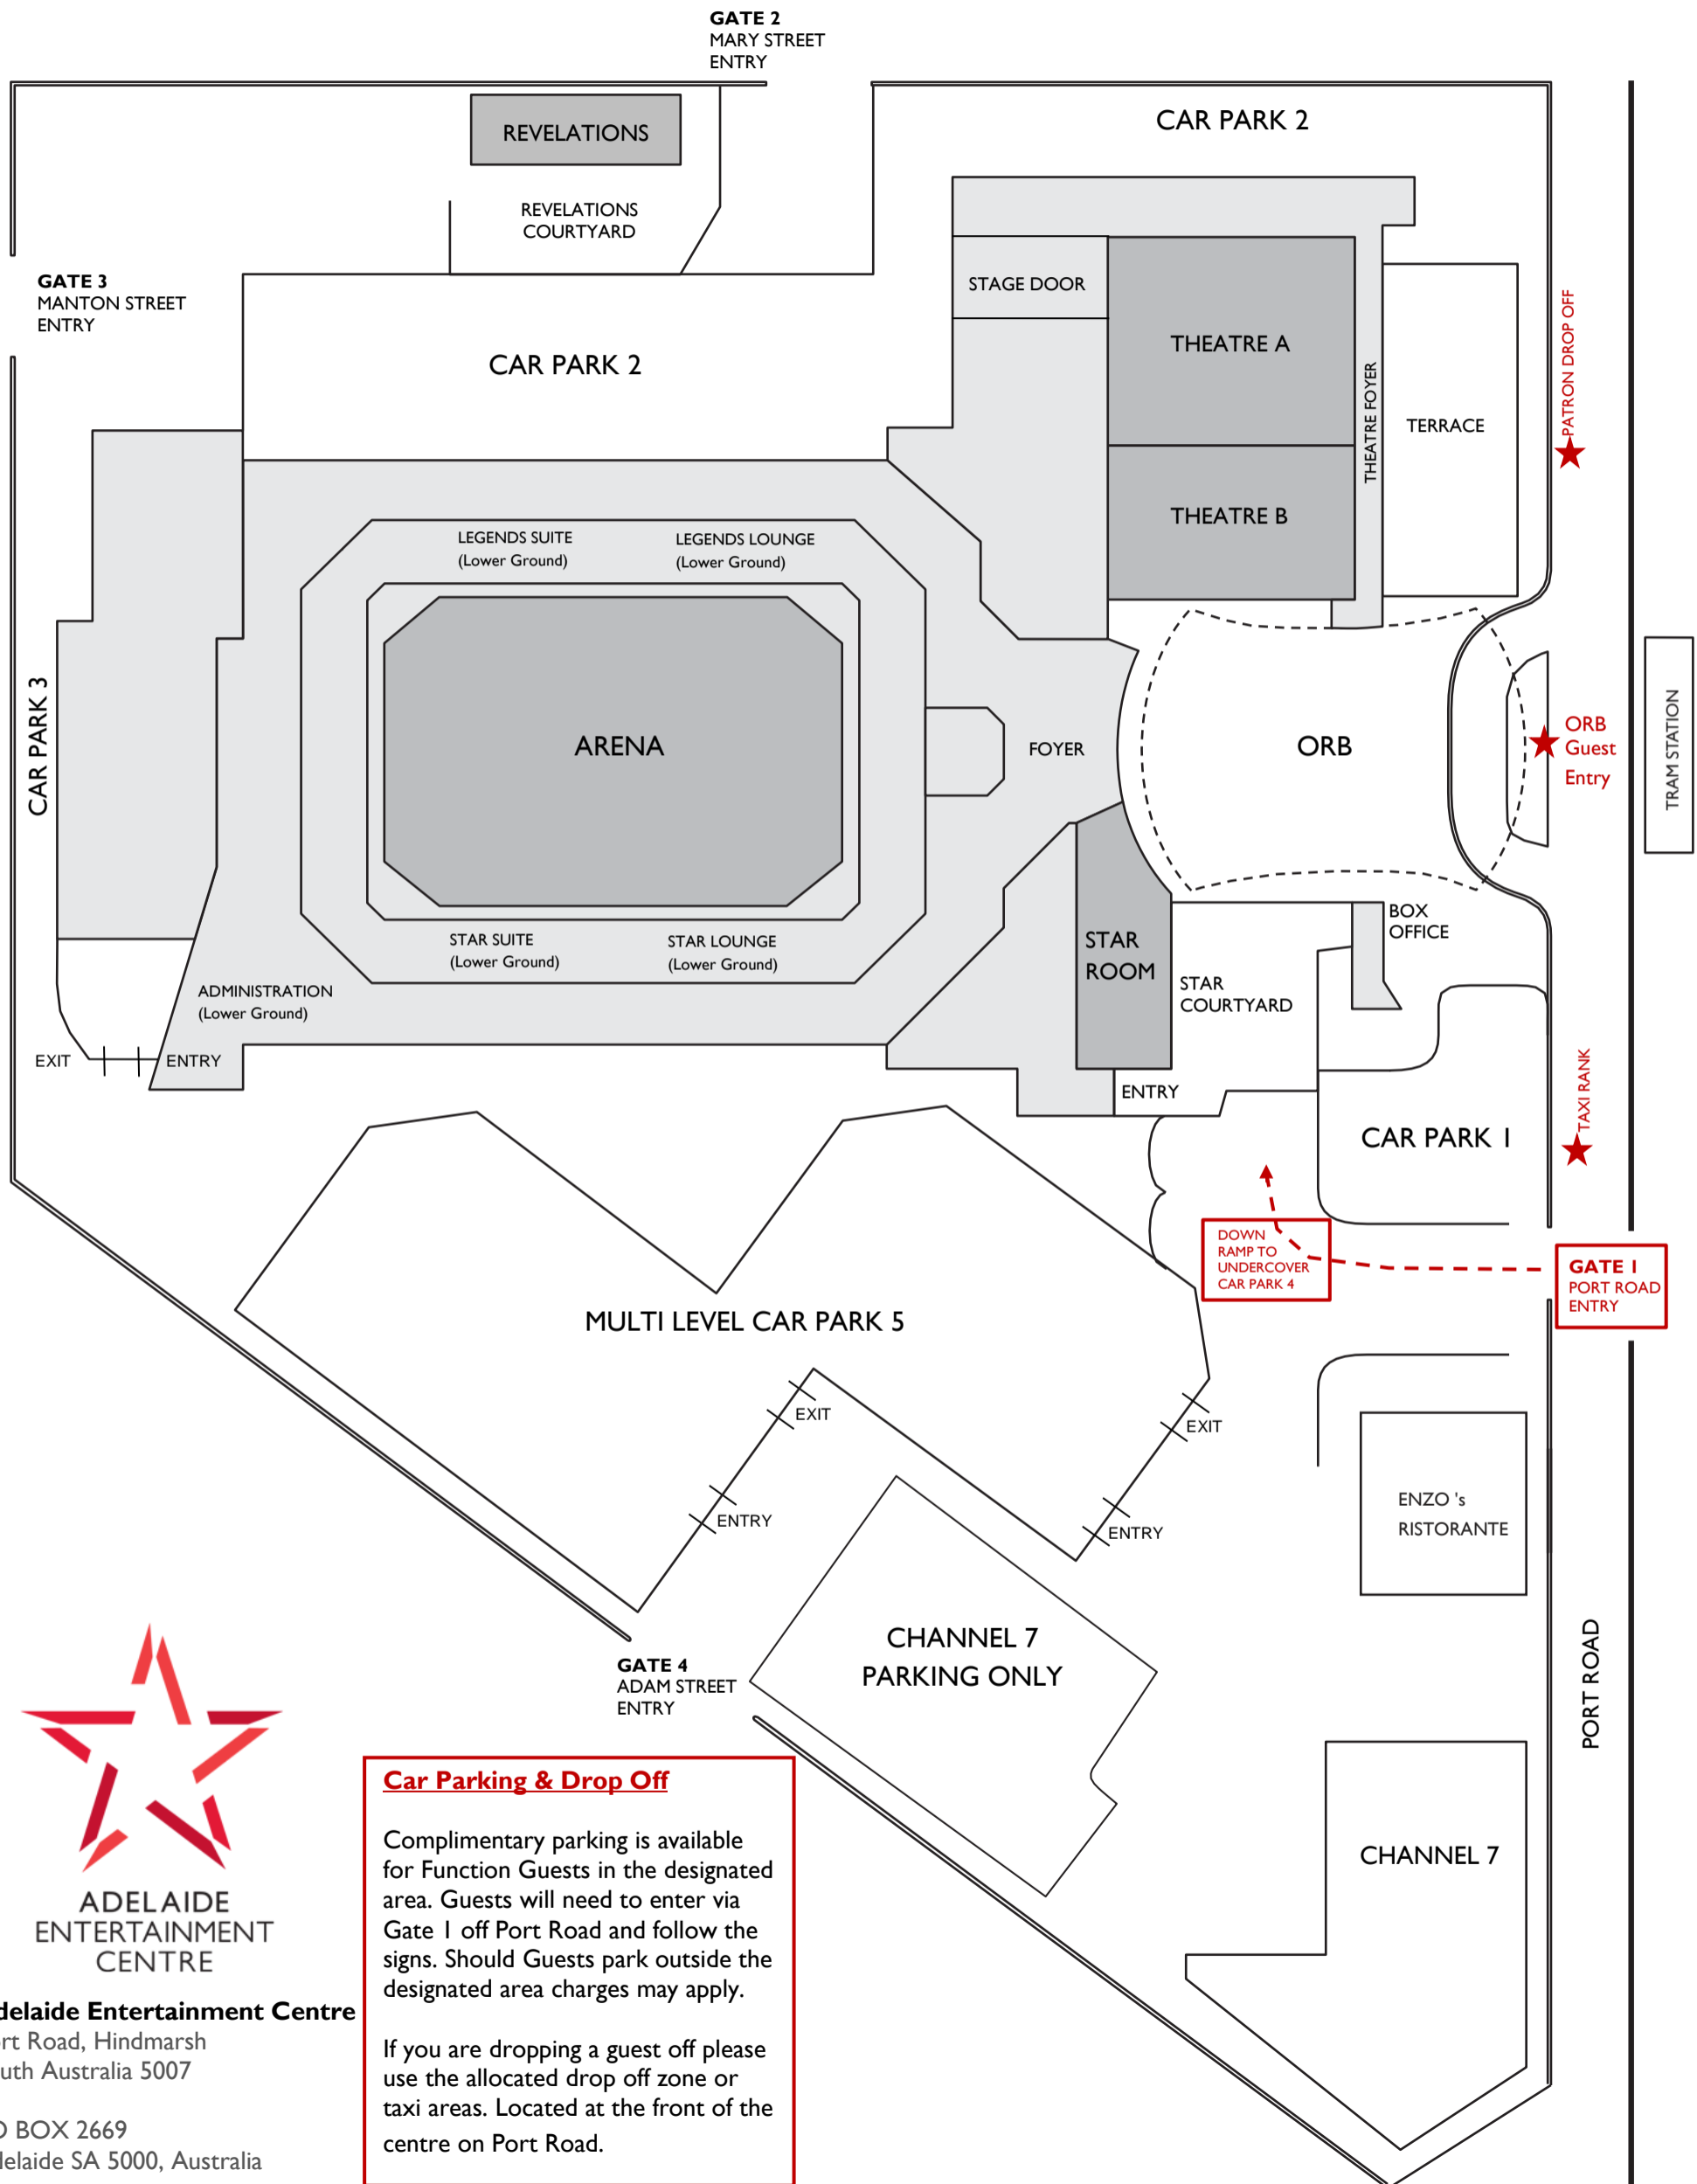

ADELAIDE ENTERTAINMENT CENTRE

Adelaide Entertainment Centre

Port Road, Hindmarsh
South Australia 5007

PO BOX 2669
Adelaide SA 5000, Australia

Car Parking & Drop Off

Complimentary parking is available for Function Guests in the designated area. Guests will need to enter via Gate 1 off Port Road and follow the signs. Should Guests park outside the designated area charges may apply.

If you are dropping a guest off please use the allocated drop off zone or taxi areas. Located at the front of the centre on Port Road.